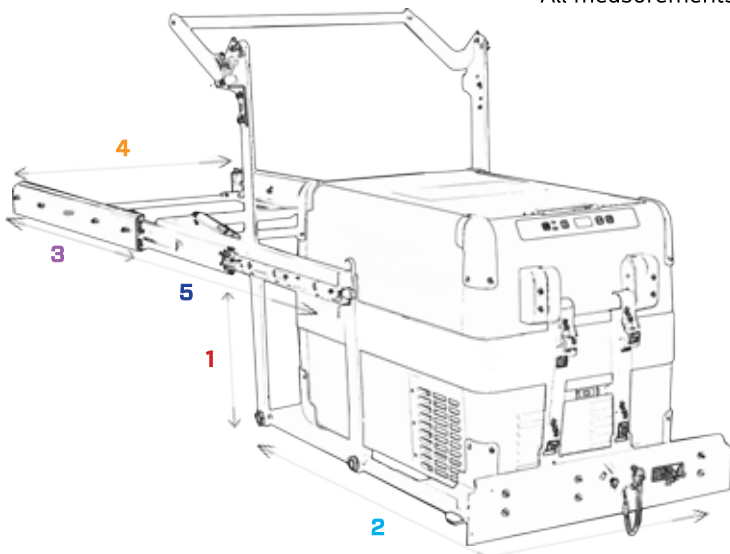

MODEL	DS40	DS45	DS50	DS60
DROP ¹	300	300	300	300
FRIDGE TRAY ²	715 x 390	692 x 478	812 x 480	870 x 530
SLIDE LENGTH (CLOSED) ³	820 (+20 for lock)	753 (+20 for lock)	883 (+20 for lock)	926 (+20 for lock)
OVERALL WIDTH ⁴	500 (+20 for Nyloc nuts)	592 (+20 for Nyloc nuts)	592 (+20 for Nyloc nuts)	645 (+20 for Nyloc nuts)
RUNNER LENGTH (CLOSED)	788	735	860	915
SLIDE LENGTH OPEN ⁵	1658 + 20	1585 + 20	1833 + 20	1950 + 20
MOUNTING FLOOR TO BASE OF FRIDGE	35	35	35	35
LOAD RATING	200kg	200kg	200kg	200kg
WEIGHT	35kg	37kg	41kg	42kg

All measurements displayed are in mm

MSA 4X4 Complete Rear Storage Solutions