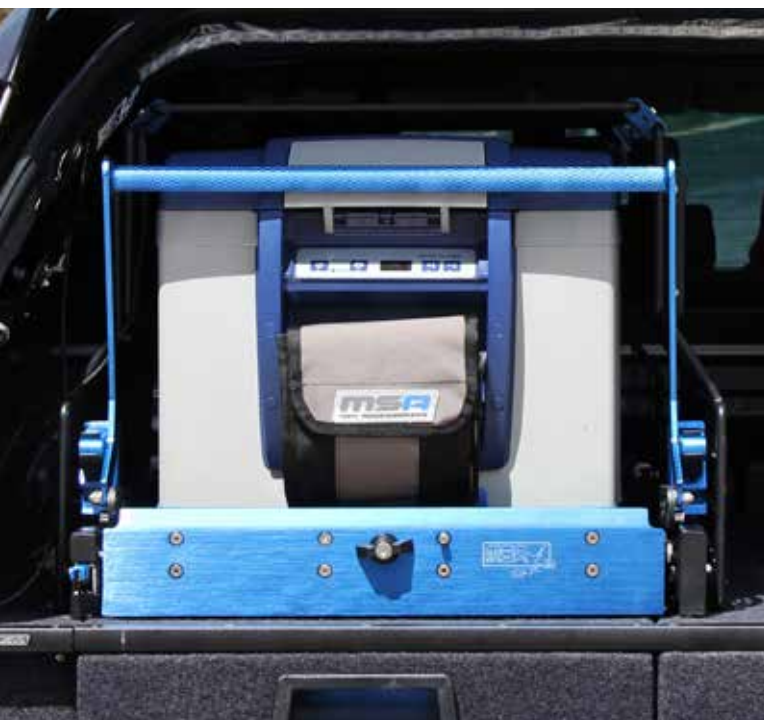

THE WORLD'S BEST SELLING DROP SLIDES

LIGHTER. STRONGER. SAFER. SMARTER.

DESIGNED BY MSA 4X4 ACCESSORIES BACK IN 2007,
THE MSA 4X4 DROP SLIDE IS THE ORIGINAL AND THE BEST!

The Drop Slide glides out from its stowed position and lowers a full 30cm in one smooth, safe and easy motion, enabling the platform to remain in a perfectly horizontal position the whole time.

It allows for unrestricted access to your fridge, toolbox or generator at a safe level with ease, before raising the slide in one very light and easy motion back into its stowed position.

Australian Patent Number:
2009245888

South African Patent Number:
2010/03634

United States Patent Number:
12/734527

PCT International Patent Number:
PCT/AU2008/001555

- ✓ Can be recessed back from leading edge of Drawer
- ✓ The only Drop Slide with a lifetime guarantee!
- ✓ Compact size, saving valuable storage space in the vehicle
- ✓ No Drawer disassembly required to install
- ✓ Designed to smoothly swing out further from the vehicle tailgate to provide easy, convenient access to the fridge contents from the complete side and front of the fridge
- ✓ 4 sizes available to suit your application
- ✓ Unique lock-in lock-out safety feature
- ✓ Heavy duty 200kg slide runner rating
- ✓ All fixings and Tie Down Straps included
- ✓ Stainless steel & blue anodised aluminium fittings
- ✓ Fridge Barriers available to suit
- ✓ Holes in base tray to accommodate popular fridge models