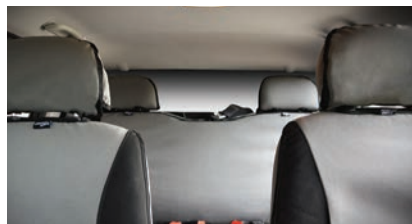

CONTENTS

CANVAS SEAT COVERS

MAKE	MODEL	PAGE
FORD	F250/F350	4
	Courier	4
	Everest	4
	Ranger	4-5
	Territory	5
GREAT WALL	V200/V240 Series	6
	X200/X240 Series	6
HOLDEN	Colorado	6-7
	Rodeo	7
	Trailblazer	7
ISUZU	D-MAX	8
	MU-X	8
JEEP	Wrangler	9
LAND ROVER	Discovery	9
	Defender	9
MAZDA	Bravo	10
	BT50	10-11
MITSUBISHI	Pajero Sport	12
	Pajero	12
	Triton	13-14
NISSAN	Navara D23 (NP300)	15

MAKE	MODEL	PAGE
NISSAN	Navara D22	16
	Navara D40	16-17
	Patrol Wagon	17-18
	Patrol Utilities	19
	Pathfinder	19
PARATUS	Paratus	20
RECARO	Recaro	20
TOYOTA	FJ Cruiser	21
	Fortuner	21
	HiLux	21-23
	Landcruiser 300 Series	23
	Landcruiser 200 Series	24-25
	Landcruiser 100 Series	25
	Landcruiser 80 Series	25
	Landcruiser 75 Series	25-26
	Landcruiser 76 Series	26
	Landcruiser 78 Series	26-27
Landcruiser 79 Series	27	
Landcruiser Prado	27-28	
VOLKSWAGEN	Amarok	29-30
UNIVERSAL		31