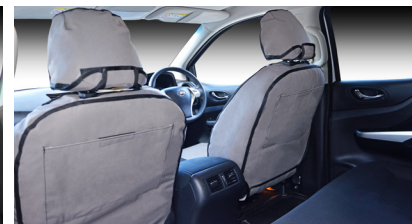

CONTENTS

CANVAS SEAT COVERS

MAKE	MODEL	PAGE
FORD	F250/F350	4
	Courier	4
	Everest	4
	Ranger	4-5
	Territory	5
GREAT WALL	V200/V240 Series	6
	X200/X240 Series	6
HOLDEN	Colorado	6-7
	Rodeo	7
	Trailblazer	7
ISUZU	D-MAX	8
	MU-X	8
JEEP	Wrangler	9
LAND ROVER	Discovery	9
	Defender	9
MAZDA	Bravo	10
	BT50	10-11
MITSUBISHI	Pajero Sport	12
	Pajero	12
	Triton	13-14
NISSAN	Navara D23 (NP300)	15

MAKE	MODEL	PAGE
NISSAN	Navara D22	16
	Navara D40	16-17
	Patrol Wagon	17-18
	Patrol Utilities	19
	Pathfinder	19
PARATUS	Paratus	20
RECARO	Recaro	20
TOYOTA	FJ Cruiser	21
	Fortuner	21
	HiLux	21-23
	Landcruiser 300 Series	23
	Landcruiser 200 Series	24-25
	Landcruiser 100 Series	25
	Landcruiser 80 Series	25
	Landcruiser 75 Series	25-26
	Landcruiser 76 Series	26
	Landcruiser 78 Series	26-27
Landcruiser 79 Series	27	
Landcruiser Prado	27-28	
VOLKSWAGEN	Amarok	29-30
UNIVERSAL		31