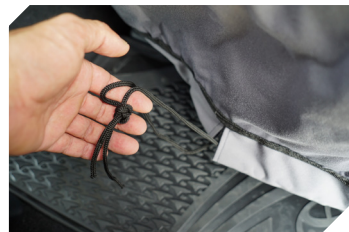

Drawstring