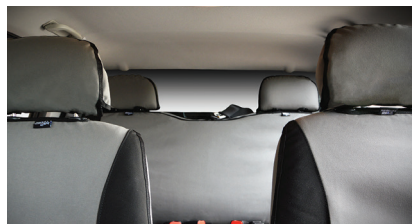

CONTENTS

CANVAS SEAT COVERS

MAKE	MODEL	PAGE
FORD	F250/F350	4
	Courier	4
	Everest	4
	Ranger	4-5
	Territory	5
GREAT WALL	V200/V240 Series	6
	X200/X240 Series	6
HOLDEN	Colorado	6-7
	Rodeo	7
	Trailblazer	7
ISUZU	D-MAX	8
	MU-X	8
JEEP	Wrangler	9
LAND ROVER	Discovery	9
	Defender	9
MAZDA	Bravo	10
	BT50	10-11
MITSUBISHI	Pajero Sport	12
	Pajero	12
	Triton	13-14
NISSAN	Navara D23 (NP300)	15

MAKE	MODEL	PAGE
NISSAN	Navara D22	16
	Navara D40	16-17
	Patrol Wagon	17-18
	Patrol Utilities	19
	Pathfinder	19
PARATUS	Paratus	20
RECARO	Recaro	20
TOYOTA	FJ Cruiser	21
	Fortuner	21
	HiLux	21-23
	Landcruiser 300 Series	23
	Landcruiser 200 Series	24-25
	Landcruiser 100 Series	25
	Landcruiser 80 Series	25
	Landcruiser 75 Series	25-26
	Landcruiser 76 Series	26
	Landcruiser 78 Series	26-27
Landcruiser 79 Series	27	
Landcruiser Prado	27-28	
VOLKSWAGEN	Amarok	29-30
UNIVERSAL		31