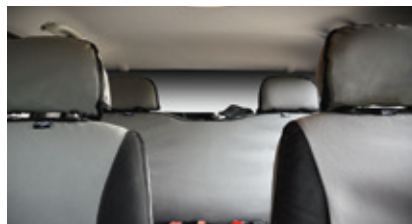

CONTENTS

CANVAS SEAT COVERS

MAKE	MODEL	PAGE
FORD	F250/F350	4
	Courier	4
	Everest	4
	Ranger	4-5
	Territory	5
GREAT WALL	V200/V240 Series	6
	X200/X240 Series	6
HOLDEN	Colorado	6-7
	Rodeo	7
	Trailblazer	7
ISUZU	D-MAX	8
	MU-X	8
JEEP	Wrangler	9
LAND ROVER	Discovery	9
	Defender	9
MAZDA	Bravo	10
	BT50	10-11
MITSUBISHI	Pajero Sport	12
	Pajero	12
	Triton	13-14
NISSAN	Navara D23 (NP300)	15

MAKE	MODEL	PAGE
NISSAN	Navara D22	16
	Navara D40	16-17
	Patrol Wagon	17-18
	Patrol Utilities	19
	Pathfinder	19
PARATUS	Paratus	20
RECARO	Recaro	20
TOYOTA	FJ Cruiser	21
	Fortuner	21
	HiLux	21-23
	Landcruiser 200 Series	24-25
	Landcruiser 100 Series	25
	Landcruiser 80 Series	25
	Landcruiser 75 Series	25-26
	Landcruiser 76 Series	26
Landcruiser 78 Series	26-27	
	Landcruiser 79 Series	27
	Landcruiser Prado	27-28
VOLKSWAGEN	Amarok	29-30
UNIVERSAL		31