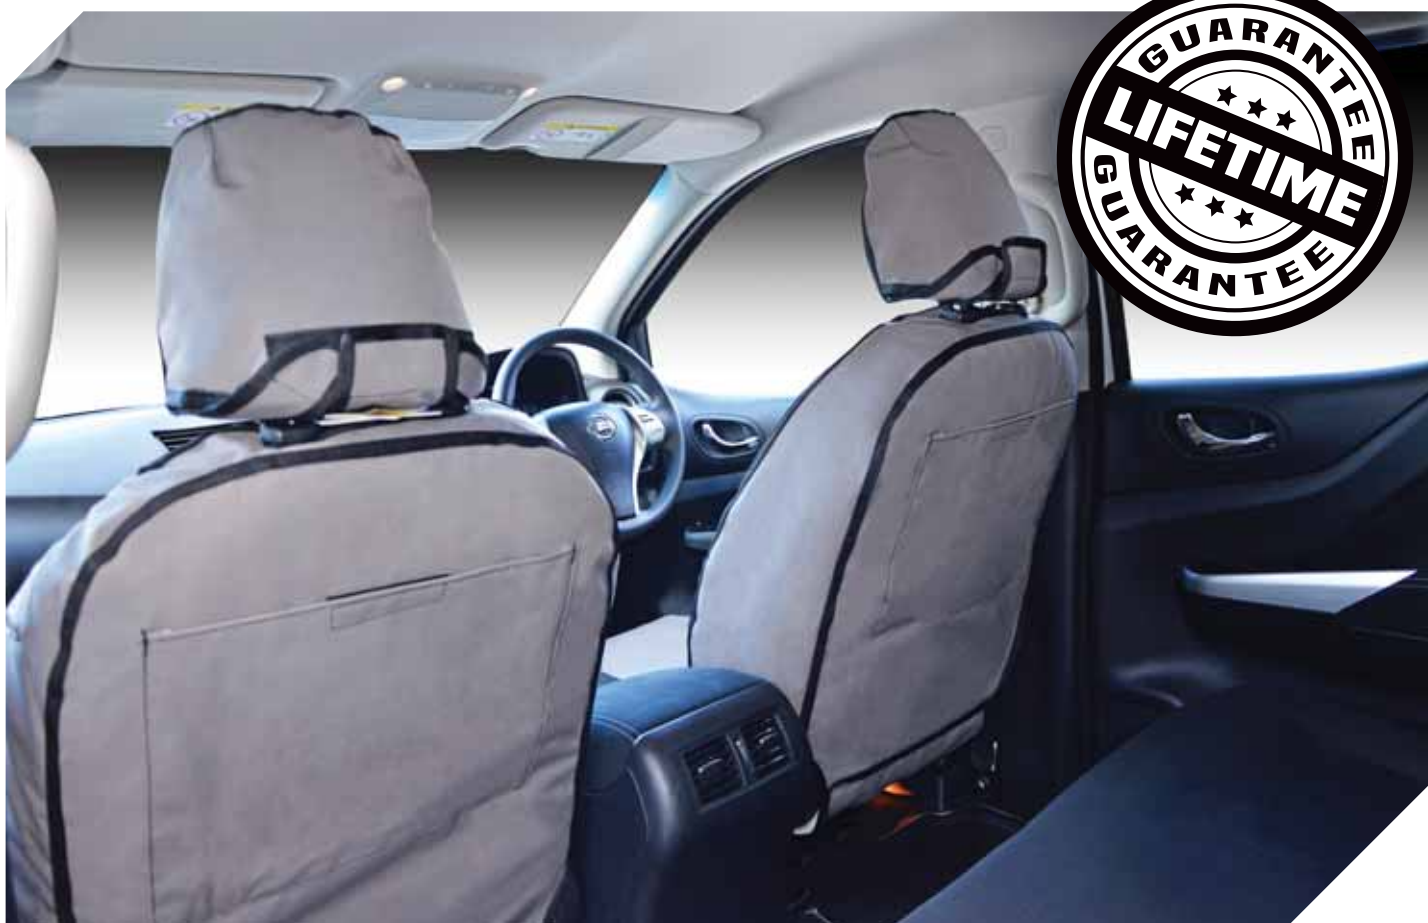

5% Discount applied to all front & rear combined set pricing!

MAZDA BT50 CONTINUED...

Year	Model	Description	Part Number	Parts Breakdown	RRP
08/11 - 04/15		Front Twin Buckets (AIRBAG SEATS) + Console Cover + Integrated Lumbar Support	FRT504		$462
		Front Bucket & 3/4 Bench	FRT510		$394
		Rear Full Width Bench	FRT506		$367
		Complete Front & Second Row Set	FRT546CO	FRT504 + FRT506	$788
		Complete Front & Second Row Set	FRT516CO	FRT510 + FRT506	$723

Year	Model	Description	Part Number	Parts Breakdown	RRP
12/06 - 07/11		Front Twin Buckets	FRT502		$383
		Front Twin Buckets (AIRBAG SEATS)	FRT511		$462
		Front Full Width Bench Inc. Armrest Cover	FRT503		$394
		Rear Full Width Bench Inc. Armrest Cover	FRT505		$416
		Complete Front & Second Row Set	FRT525CO	FRT502 + FRT505	$759
		Complete Front & Second Row Set	FRT535CO	FRT503 + FRT505	$770
		Complete Front & Second Row Set (AIRBAG)	FRT115CO	FRT511 + FRT505	$834